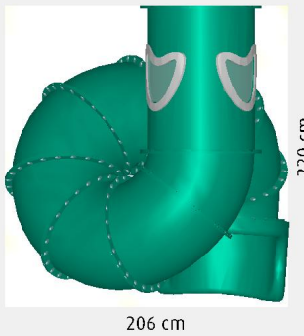

Filename: Explore 190cm spiral360 CW
 Printed: 13/8/2018 at 15:59
 Version: Tunnel Maker v2r16

Startheight: 195.3 cm
 Dimensions: 206 x 220 cm

FRONT

RIGHT

206 cm

220 cm

TOP

206 cm

AXO

Mounting guide: