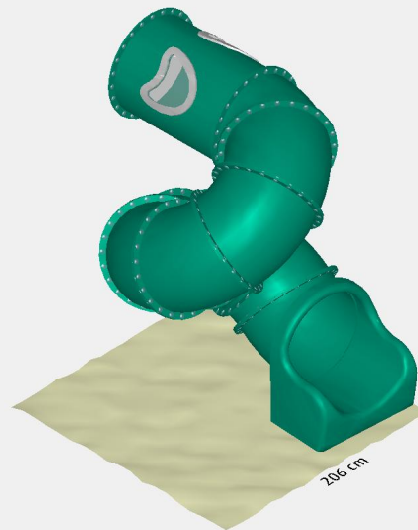

Filename: Explore 190cm spiral360 CW
 Printed: 13/8/2018 at 15:59
 Version: Tunnel Maker v2r16

Startheight: 195.3 cm
 Dimensions: 206 x 220 cm

FRONT

RIGHT

206 cm

220 cm

TOP

206 cm

AXO

Mounting guide: