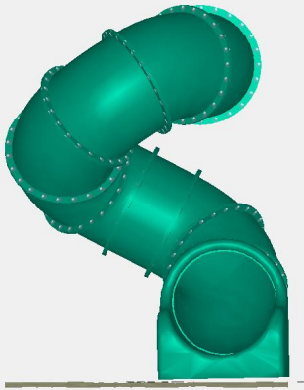

Filename: Explore 190cm spiral360 CW
 Printed: 13/8/2018 at 15:59
 Version: Tunnel Maker v2r16

Startheight: 195.3 cm
 Dimensions: 206 x 220 cm

FRONT

RIGHT

206 cm

220 cm

TOP

206 cm

AXO

Mounting guide: