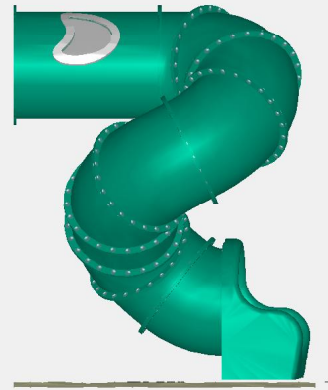

Filename: Explore 190cm spiral360 CW
 Printed: 13/8/2018 at 15:59
 Version: Tunnel Maker v2r16

Startheight: 195.3 cm
 Dimensions: 206 x 220 cm

FRONT

RIGHT

206 cm

220 cm

TOP

206 cm

AXO

Mounting guide: