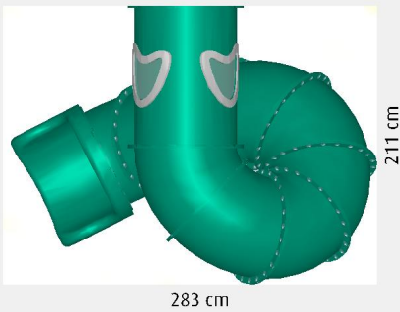

Filename: Explore 190cm spiral270 CCW
 Printed: 13/8/2018 at 15:57
 Version: Tunnel Maker v2r16

Startheight: 195.3 cm
 Dimensions: 283 x 211 cm

FRONT

RIGHT

TOP

AXO

Mounting guide: