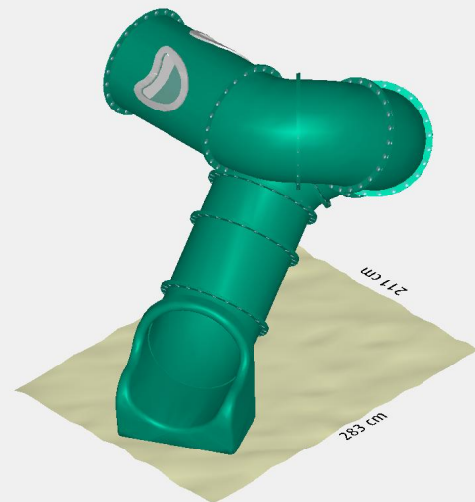

Filename: Explore 190cm spiral270 CCW
 Printed: 13/8/2018 at 15:57
 Version: Tunnel Maker v2r16

Startheight: 195.3 cm
 Dimensions: 283 x 211 cm

FRONT

RIGHT

TOP

AXO

Mounting guide: