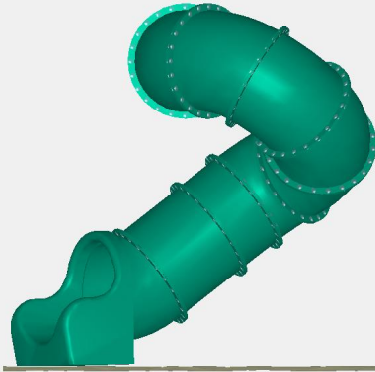

Filename: Explore 190cm spiral270 CCW
 Printed: 13/8/2018 at 15:57
 Version: Tunnel Maker v2r16

Startheight: 195.3 cm
 Dimensions: 283 x 211 cm

FRONT

RIGHT

TOP

AXO

Mounting guide: