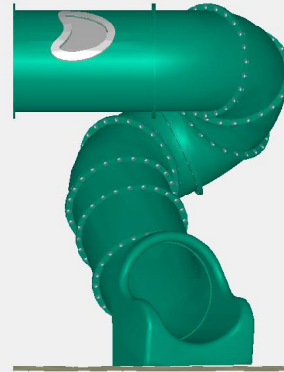

Filename: Explore 190cm spiral270 CCW
 Printed: 13/8/2018 at 15:57
 Version: Tunnel Maker v2r16

Startheight: 195.3 cm
 Dimensions: 283 x 211 cm

FRONT

RIGHT

TOP

AXO

Mounting guide: