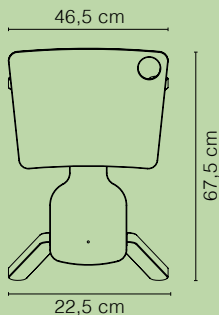

timkid®

CLE XO
artist place

CLEEXO

Multiplex — HPL Beschichtung, aus Restmaterial
Plywood — laminated, made from residual material

sonnengelb
sunny yellow

eis blau
ice blue

50 kg Belastbarkeit per Sitz + 50 kg Tisch
50 kg max. load per seat + 50 kg table