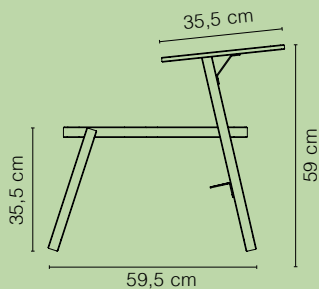

timkid®

CLE XO
artist place

CLEEXO

Multiplex — HPL Beschichtung, aus Restmaterial
Plywood — laminated, made from residual material

sonnengelb
sunny yellow

eis blau
ice blue

50 kg Belastbarkeit per Sitz + 50 kg Tisch
50 kg max. load per seat + 50 kg table