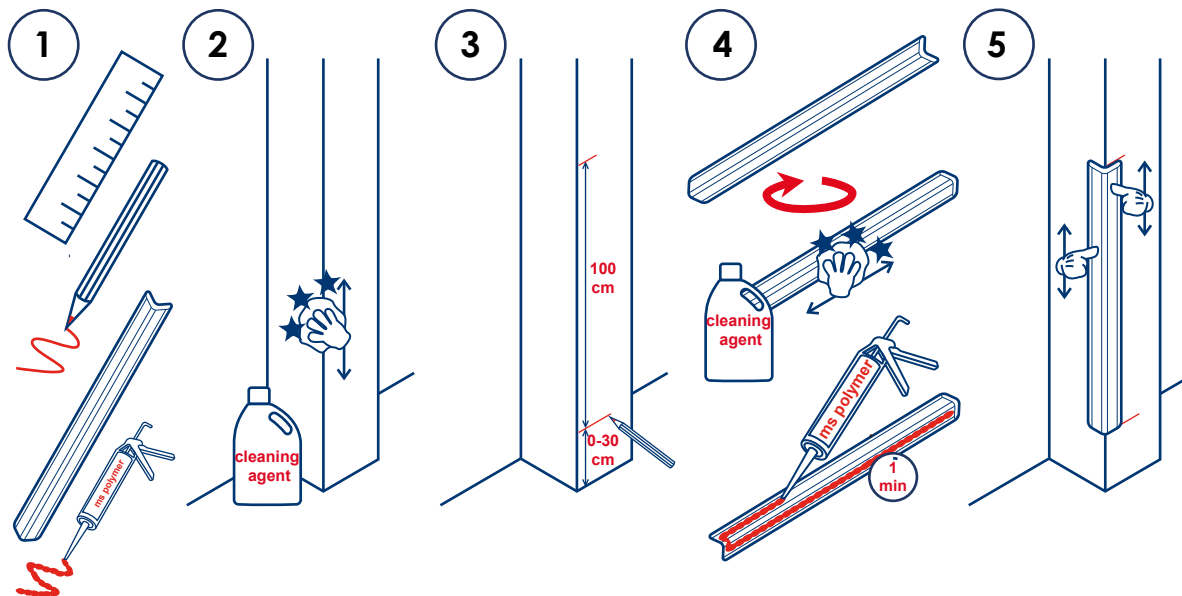

CORNER GUARD DELUXE + DELUXE PENCIL

Instructions

Indoor and outdoor use (weatherproof).

Can withstand temperatures from -20° to 80° Celsius.

Made of integral skin urethane

Do not install if temperature is below 10° Celsius

Do not expose to direct sun and dampness in order not to reduce the durability of the strips

Do not cut

arte viva. child safety
kindergartens and schools

Keulenaar 6b
3961 NM Wijk bij Duurstede
The Netherlands