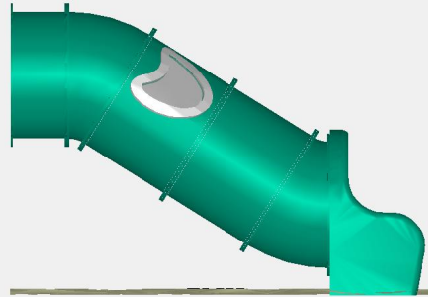

Filename: Explore 90cm straight
 Printed: 13/8/2018 at 15:56
 Version: Tunnel Maker v2r16

Startheight: 95.3 cm
 Dimensions: 97 x 259 cm

FRONT

RIGHT

TOP

AXO

Mounting guide: